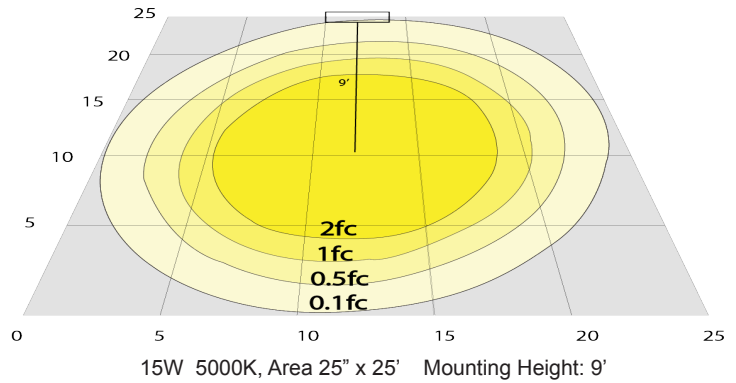

Phone: (877) 805-2252 | Fax: (877) 805-2252
www.westgatemfg.com

Photometrics: CRLC6-15W-MCT-S-D

BUG Rating: B1-U1-G0

15W 5000K, Area 25" x 25' Mounting Height: 9'

Other Views:

Hazel

CRLC-EGN-15W-MCT-D

CRLC-TRM-6S