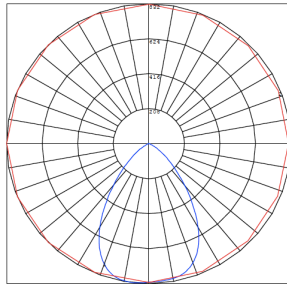

Phone: (877) 805-2252 | Fax: (877) 805-2252
www.westgatemfg.com

Photometrics: CRLC6-15W-MCT-S-D

BUG Rating: B1-U1-G0

15W 5000K, Area 25" x 25' Mounting Height: 9'

Other Views:

Hazel

CRLC-EGN-15W-MCT-D

CRLC-TRM-6S