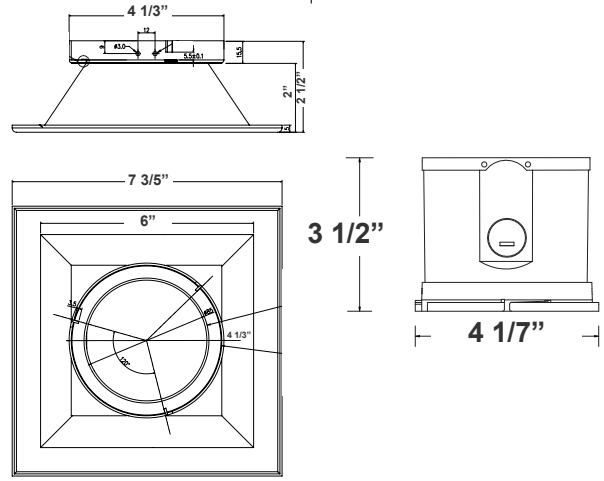

Customer Name: _____

Project Name: _____

Note: _____ Type: _____

6"(H) X 4 1/7" (W)

Features

- 6" Haze & White Finish TRIM
- MCT: The Switch Is On The Light Engine
- Mounting Options: Recessed
- 5-Year Warranty
- Lifespan: 50,000 hrs.