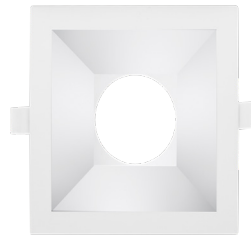

CRLC-TRM-6S-WH